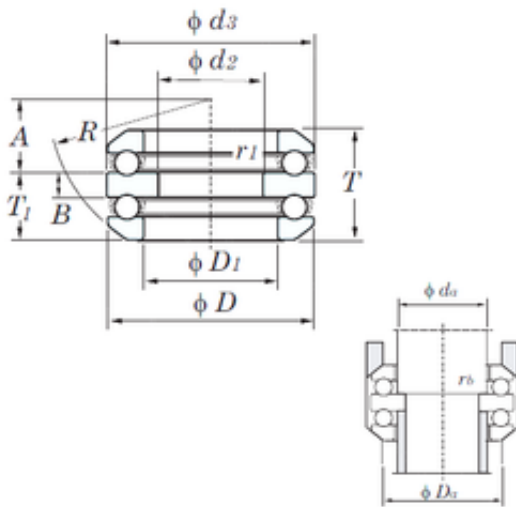

## Bearing Driveshaft do Brasil

### KOYO 54405 thrust ball bearings

Bearing No. 54405

Size	15x60x49.8 mm
Bore Diameter	15 mm
Outer Diameter	60 mm
Width	49.8 mm
d2	15 mm
D	60 mm
T1	49.8 mm
T2	30.4 mm
d3	60 mm
r min.	1 mm
r1 min.	0.6 mm
A	15 mm
B	11 mm
C	8 mm
D1	27 mm
R	50 mm
da min.	25 mm
Da max.	42 mm
ra max.	1 mm
rb max.	0.6 mm
Weight	0.630 Kg
Basic dynamic load rating (C)	55.6 kN
Basic static load rating (C0)	89.4 kN
(Grease) Lubrication Speed	2600 r/min