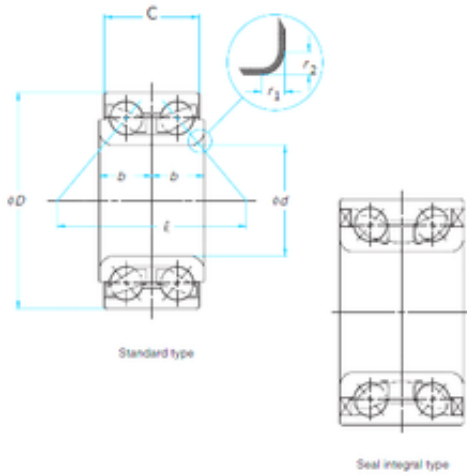

# Bearing Driveshaft do Brasil

45 mm x 84 mm x 39 mm SKF BAHB633809AC  
angular contact ball bearings

Bearing No. BAHB633809AC

Size	45x84x39 mm
Bore Diameter	45 mm
Outer Diameter	84 mm
Width	39 mm
d	45 mm
D	84 mm
B	39 mm
C	39 mm

BAHB633809AC Bearing 2D drawings and 3D CAD models