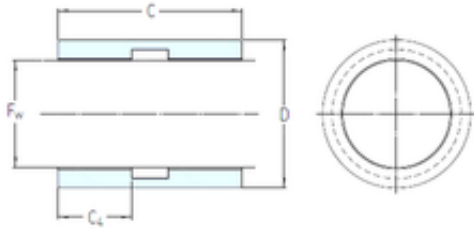

Bearing Driveshaft do Brasil

SKF LPBR 50 plain bearings

Bearing No. LPBR 50

Size	50x62.35x70 mm
Bore Diameter	50 mm
Outer Diameter	62,35 mm
Width	70 mm
Fw	50 mm
D	62,35 mm
C	70 mm
C4	27 mm
Weight	0,088 Kg

LPBR 50 Bearing 2D drawings and 3D CAD models